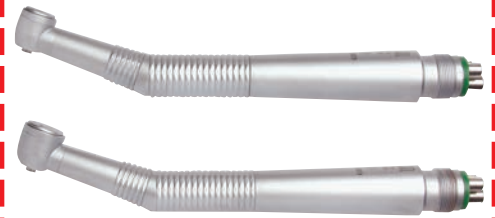

F-Series Fixed BE Highspeeds

German Engineering - American Value!
Compare quality and price!

4 Hole Standard Fixed Connection

Only $ 375.00 ea

Buy 3 Get 1 Highspeed FREE!